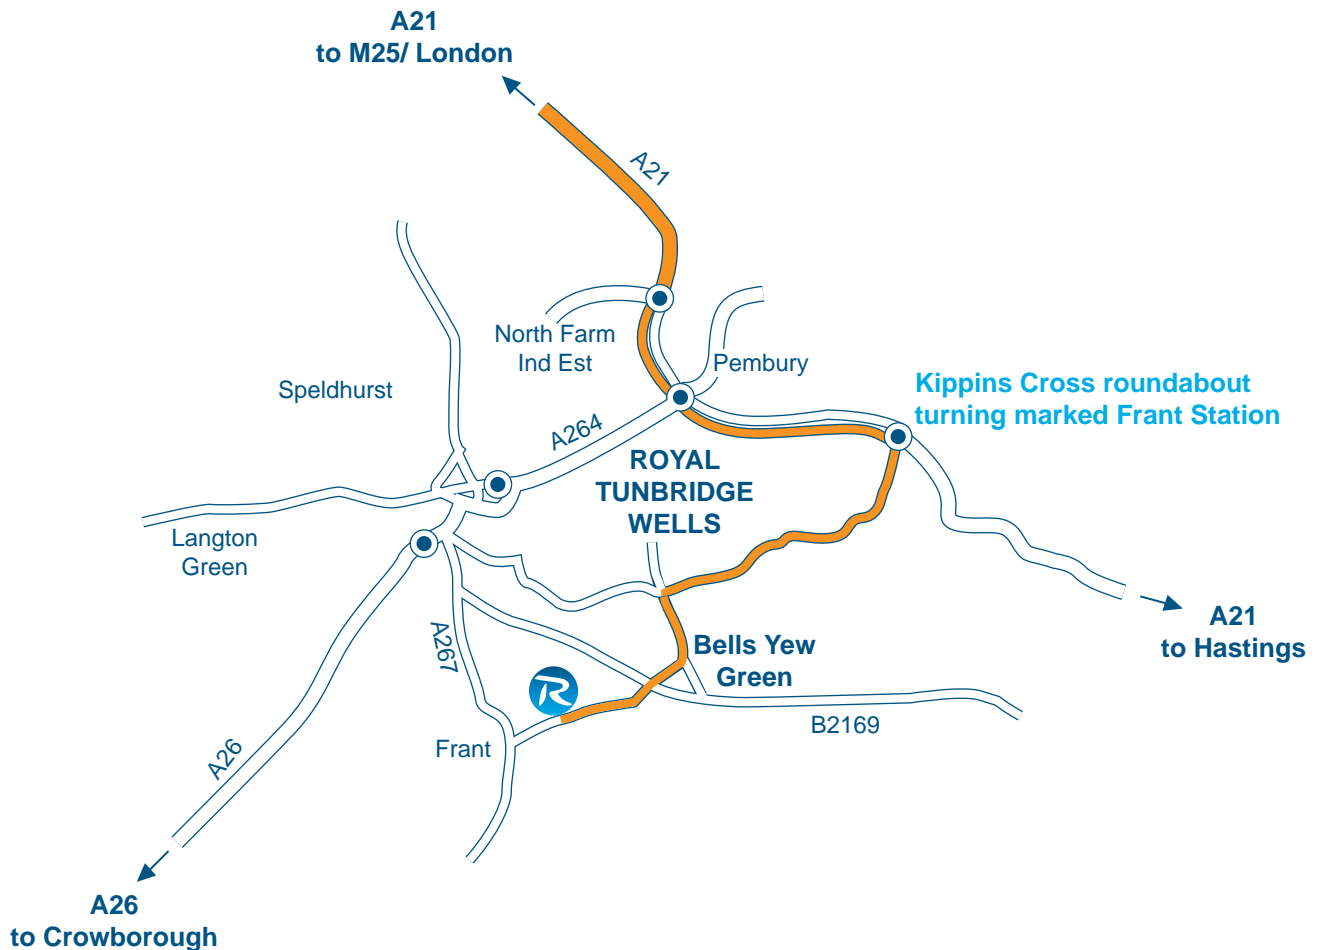

HOW TO FIND US

Directions by car from the M25:

Exit M25 at junction 5 and head south on the A21 in the direction of Tonbridge. Continue on the A21 beyond Tonbridge where the road becomes single carriage way. Go straight across at the first roundabout, at the next roundabout turn right towards Frant Station. Continue down lane until you reach end (approx 3 miles). Turn left at the 'T' junction sign-posted to Bells Yew Green and Frant, continue to end (approx 1 mile). At Bells Yew cross roads go straight ahead (Brecknock Arms pub on RHS). Reflex is approximately 600 m on the right hand side, look out for the green gates.

By train from London:

Reflex is ideally situated in close proximity to both Tunbridge Wells and Frant stations where trains run regularly to London Bridge, Charing Cross, Waterloo East and Cannon Street. We will be more than happy to collect you from either Frant or Tunbridge Wells stations, just give us a call when you get there.